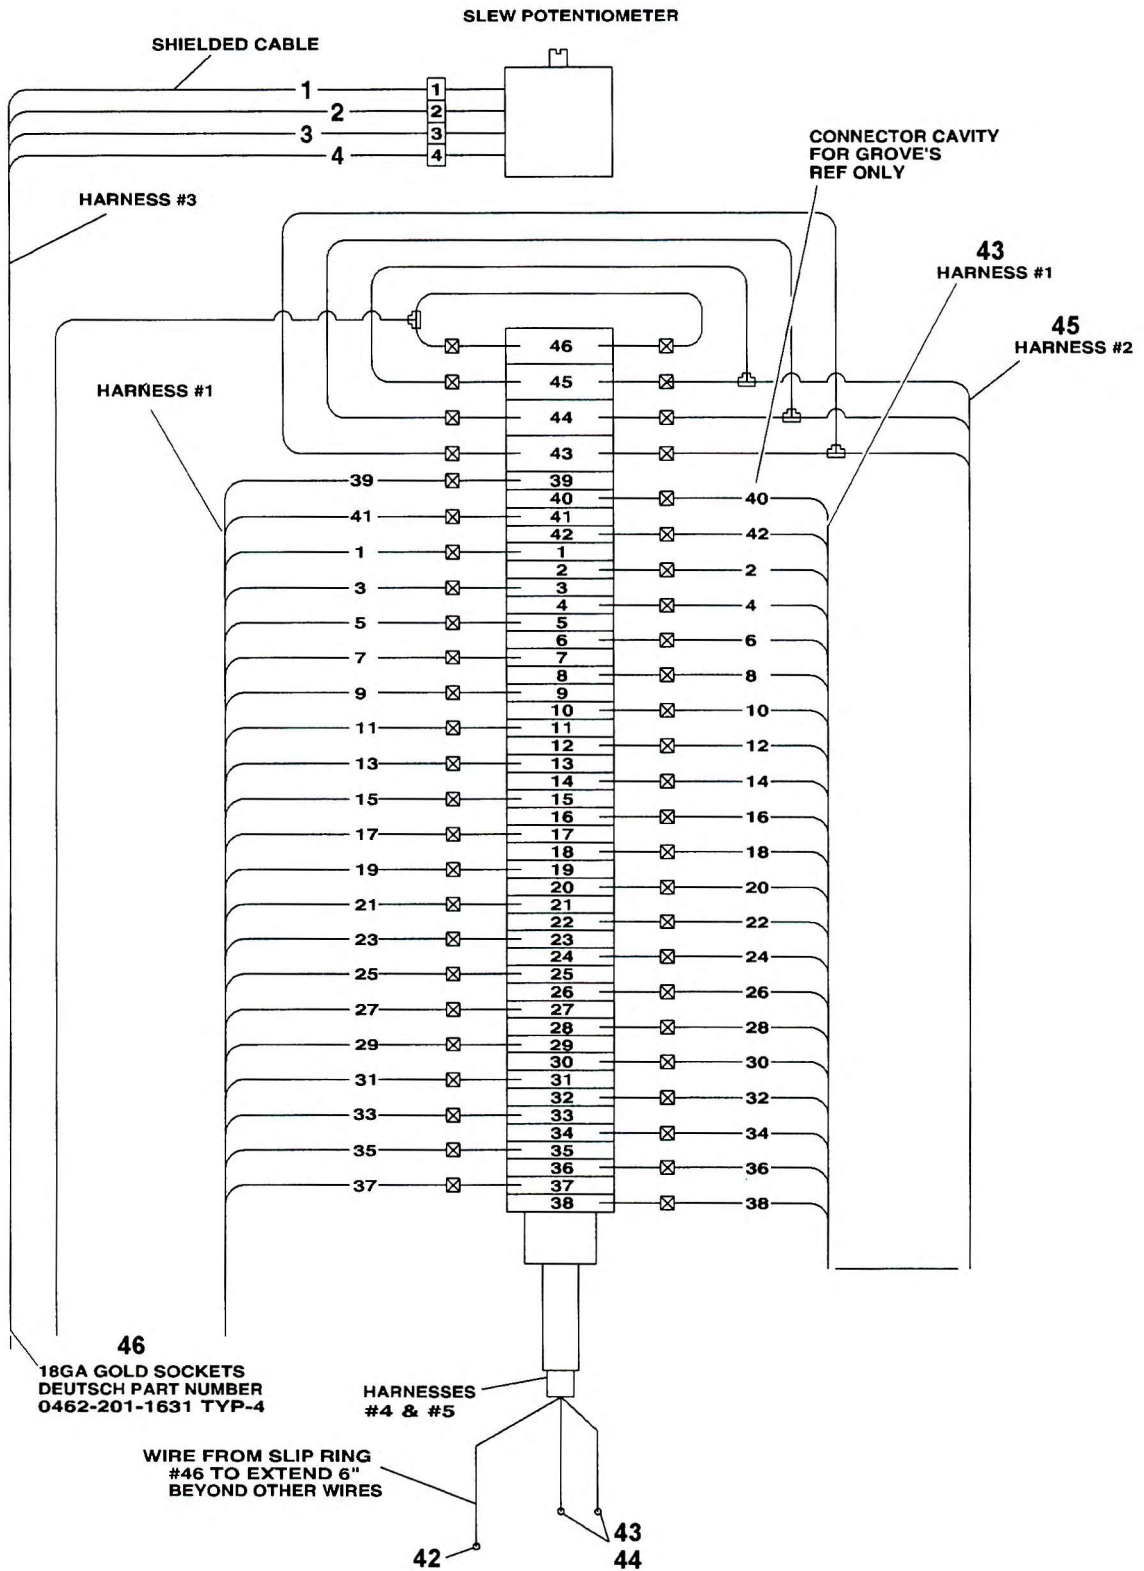

Grove Worldwide

7753100038

(SHEET 1 OF 4)

Page 454